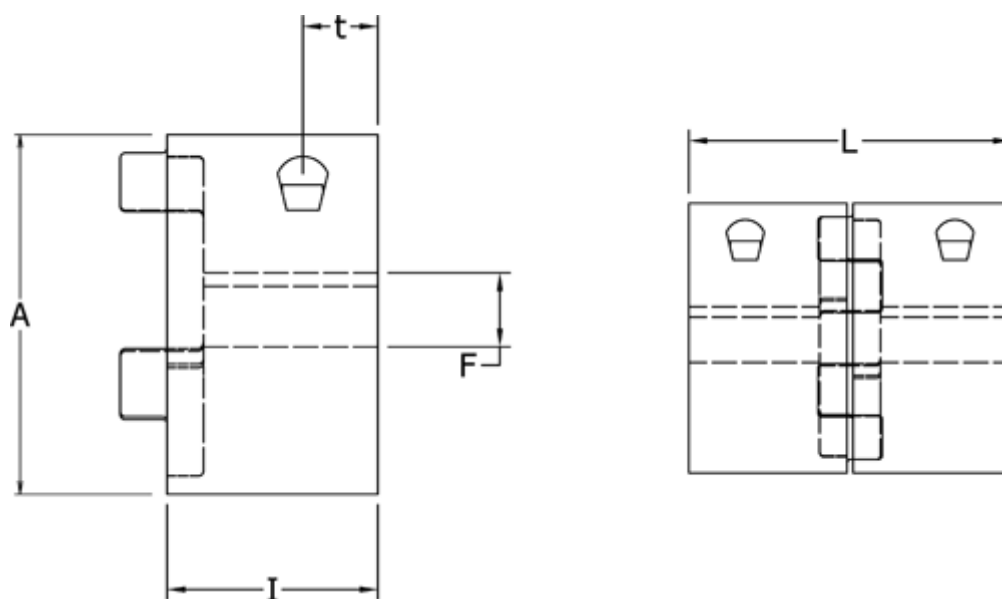

Article number: 3335038M040

Description: Clamping Hub Klonex ES42
ALU Aluminium, Bore 40H7 mm

Measures

A = 80
F = 40
I = 45
L = 114
t = 16.0